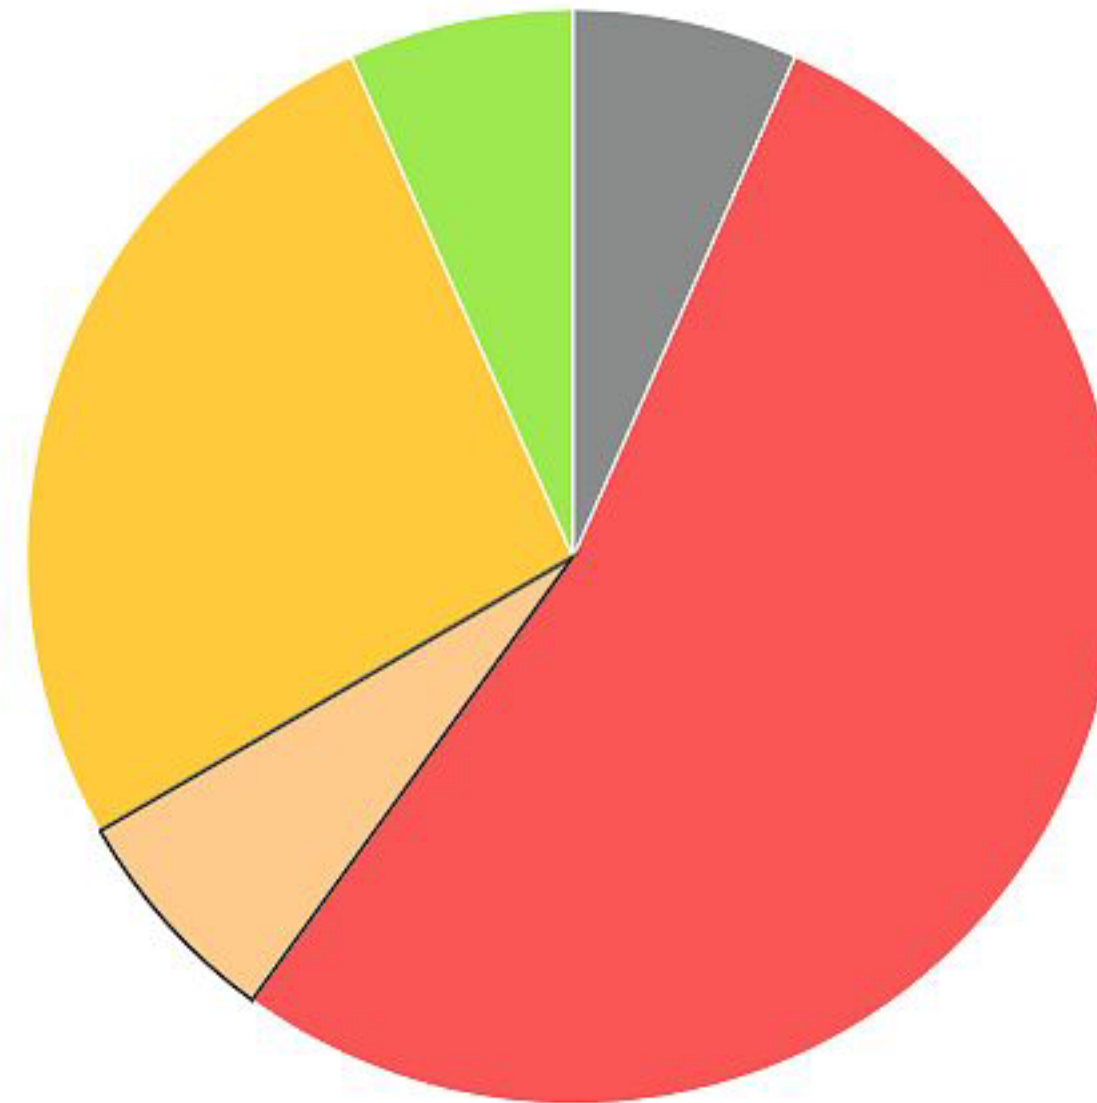

# ALERT TYPE BREAKDOWN

From  To  Filter by Alert Type  [DOWNLOAD REPORT](#)

Broad Classifications

- Key
- 100 - Fire
  - 300 - Rescue/EMS
  - 600 - Good Intent Call
  - 800 - Weather
  - 900 - Special Incident

Alert Type	Volume
100 - Fire	1
300 - Rescue/EMS	8
600 - Good Intent Call	1
800 - Weather	4
900 - Special Incident	1