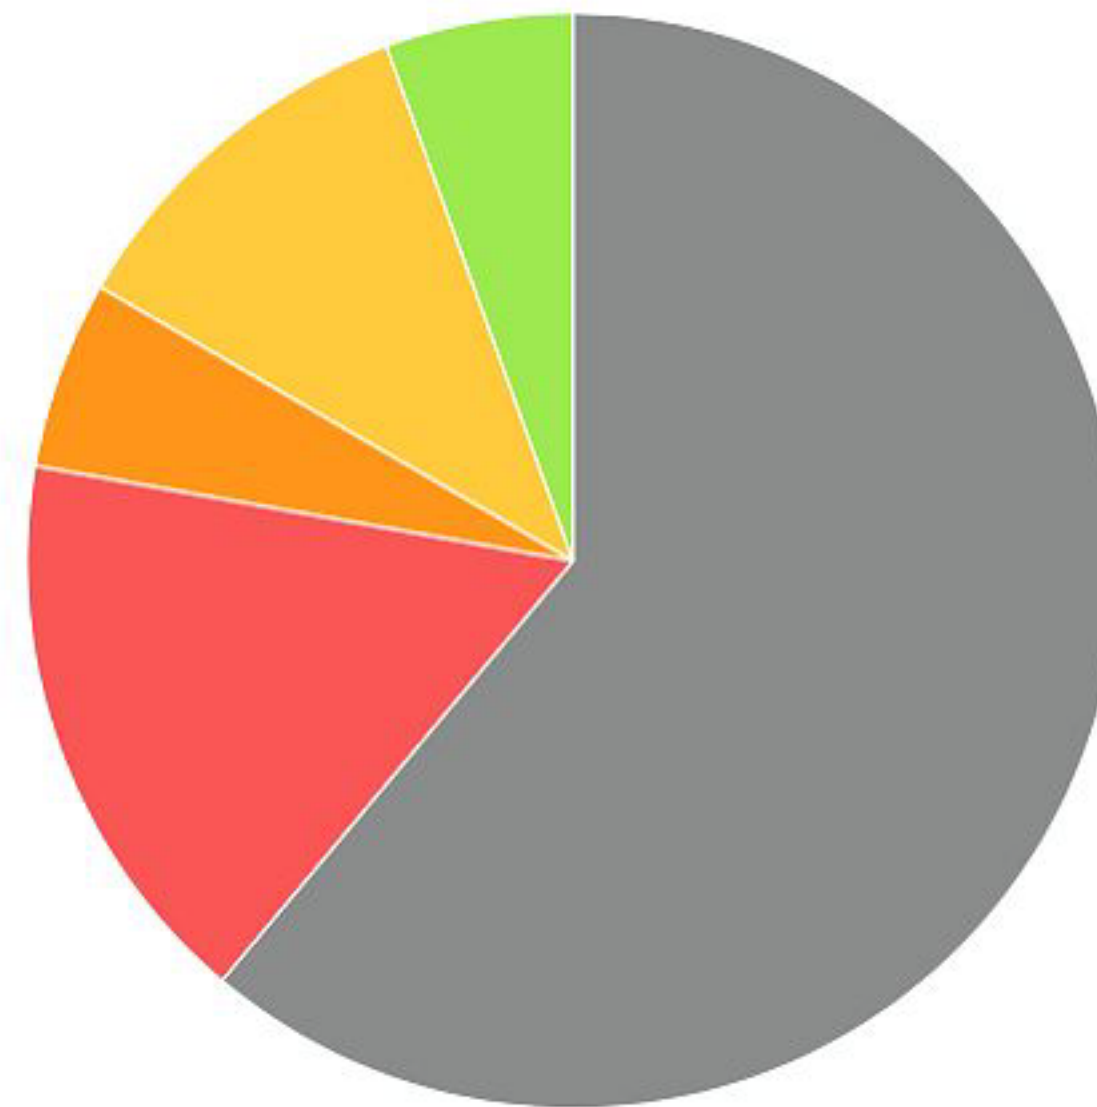

ALERT TYPE BREAKDOWN

From To Filter by Alert Type [DOWNLOAD REPORT](#)

Broad Classifications

Key

- 300 - Rescue/EMS
- 400 - Hazardous (No Fire)
- 600 - Good Intent Call
- 700 - False Alarm
- 800 - Weather

Alert Type	Volume
300 - Rescue/EMS	11
400 - Hazardous (No Fire)	3
600 - Good Intent Call	1
700 - False Alarm	2
800 - Weather	1