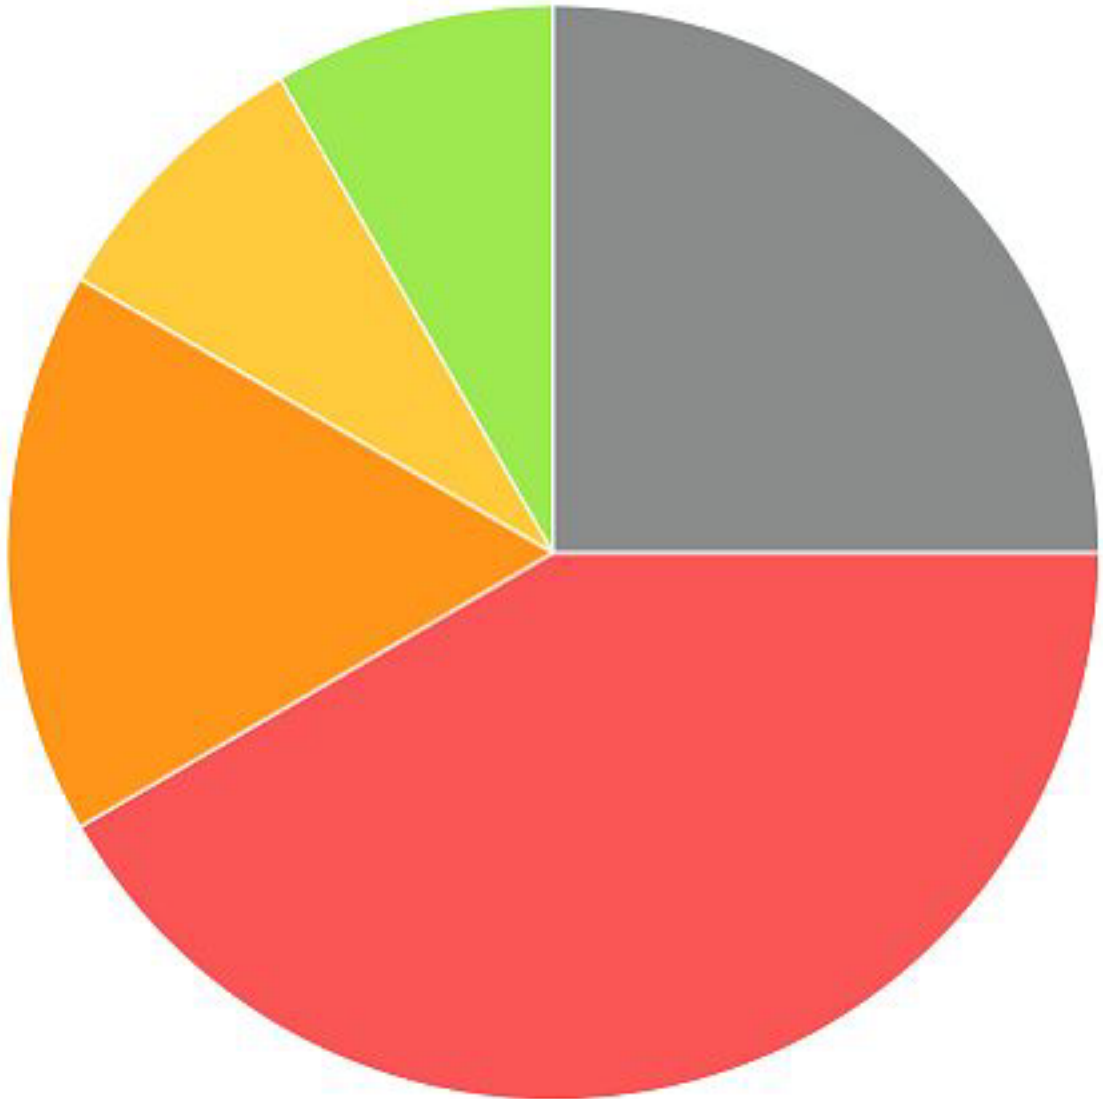

ALERT TYPE BREAKDOWN

From To Filter by Alert Type [DOWNLOAD REPORT](#)

Broad Classifications

Key

- 100 - Fire
- 300 - Rescue/EMS
- 400 - Hazardous (No Fire)
- 500 - Service
- 600 - Good Intent Call

Alert Type	Volume
100 - Fire	3
300 - Rescue/EMS	5
400 - Hazardous (No Fire)	2
500 - Service	1
600 - Good Intent Call	1