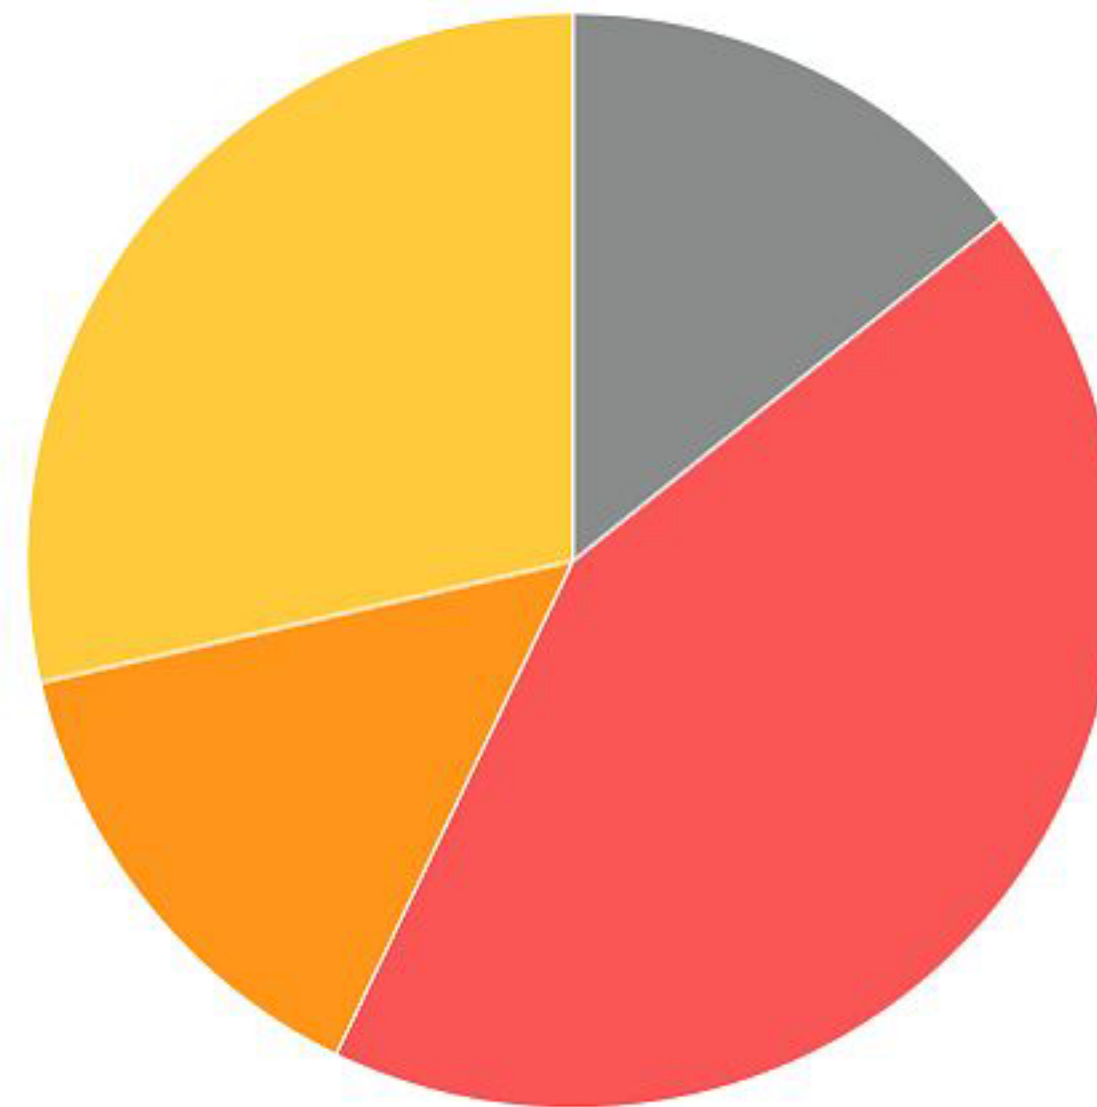

ALERT TYPE BREAKDOWN

From To Filter by Alert Type [DOWNLOAD REPORT](#)

Broad Classifications

- Key
- 000 - Uncategorized
 - 300 - Rescue/EMS
 - 700 - False Alarm
 - 800 - Weather

Alert Type	Volume
000 - Uncategorized	2
300 - Rescue/EMS	6
700 - False Alarm	2
800 - Weather	4