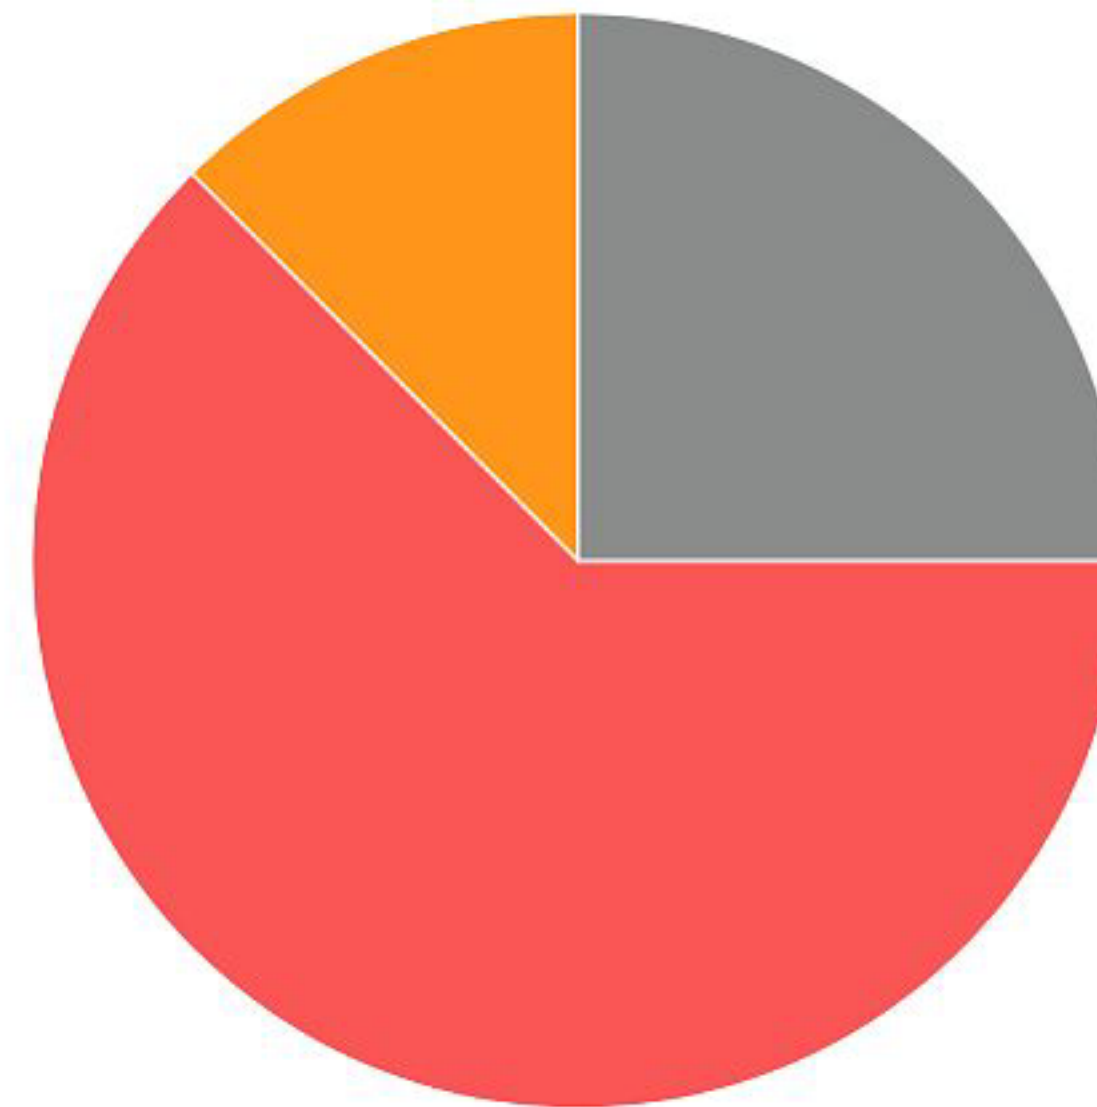

ALERT TYPE BREAKDOWN

From To Filter by Alert Type [DOWNLOAD REPORT](#)

Broad Classifications

- Key
- 100 - Fire
 - 300 - Rescue/EMS
 - 700 - False Alarm

Alert Type	Volume
100 - Fire	4
300 - Rescue/EMS	10
700 - False Alarm	2