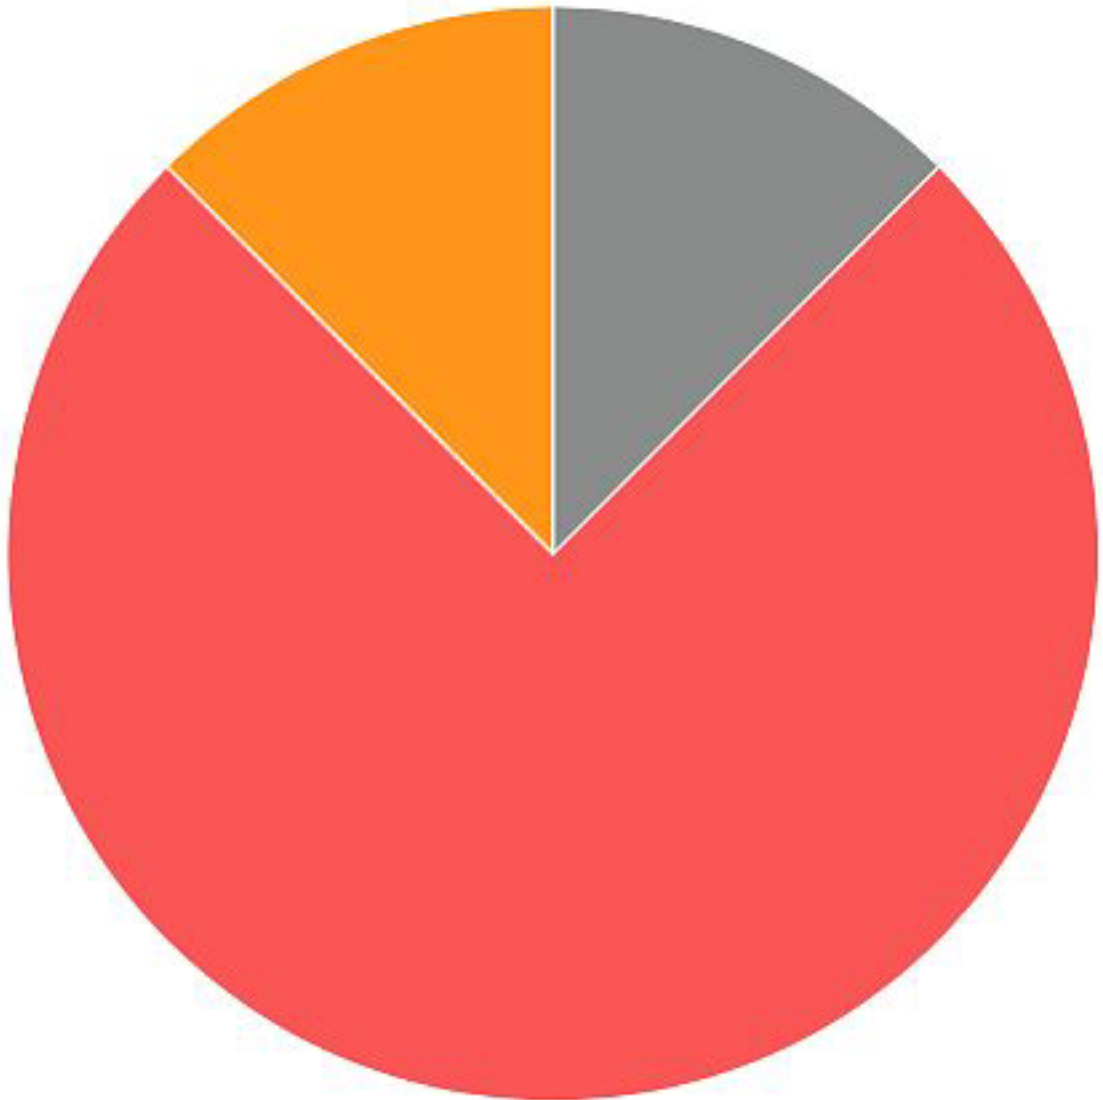

ALERT TYPE BREAKDOWN

From To Filter by Alert Type [DOWNLOAD REPORT](#)

Broad Classifications

- Key
- 100 - Fire
 - 300 - Rescue/EMS
 - 600 - Good Intent Call

Alert Type	Volume
100 - Fire	1
300 - Rescue/EMS	6
600 - Good Intent Call	1